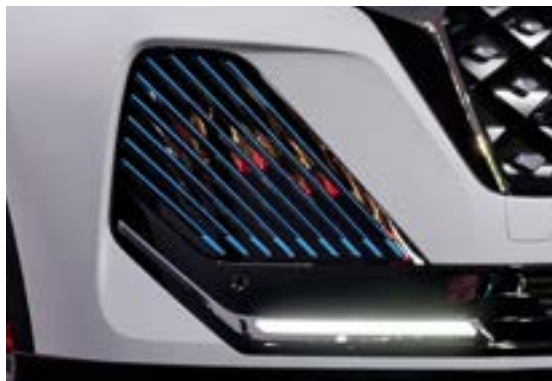

CHERY

THE ALL-NEW TIGGO 7 PRO MAX

TIGGO 7 PRO MAX

ADVENTURE WITHOUT BOUNDARIES

Introducing the New TIGGO 7 Pro Max, where adventure meets family comfort with its cutting-edge all-wheel drive system and versatile 6 Driving Modes: Eco, Normal, Sport, Snow, Muddy, and Off-road.

Under the hood, a robust 1.6 TGDI turbo-petrol ATECO engine delivers 145kW and 290Nm of torque, proudly represented by the 290T logo on the rear boot lid. This exceptional engine pairs with a dual wet clutch seven-speed DCT transmission, ensuring fuel efficiency for 2WD models and a thrilling drive for AWD models.

Enjoy seamless control with a user-friendly light-touch gear lever and a mode selection knob, giving you complete control for a smooth and responsive all-wheel drive adventure.

The New TIGGO 7 Pro Max boasts a striking grille with a dark gloss black polycarbonate weave and chrome diamond-shaped accents. The “Angel Wings” LED headlamps add artistry, with a unique light-up sequence when the key is detected. Visual upgrades extend to mesmerising 18-inch alloy wheels with a deep-dish pattern on the 2WD model and larger 19-inch rims for AWD models, exuding dominance on the road.

6 Intelligent Driving Modes

5 Spacious Seats

Inside, a 24.6-inch curved hyperboloid screen serves as the central hub for vehicle information, climate control, and entertainment. Stay connected with wired and wireless Apple CarPlay and Android Auto. Adventure-inspired design details and comfort shine through with sporty leather front seats and a premium 8-speaker SONY sound system.